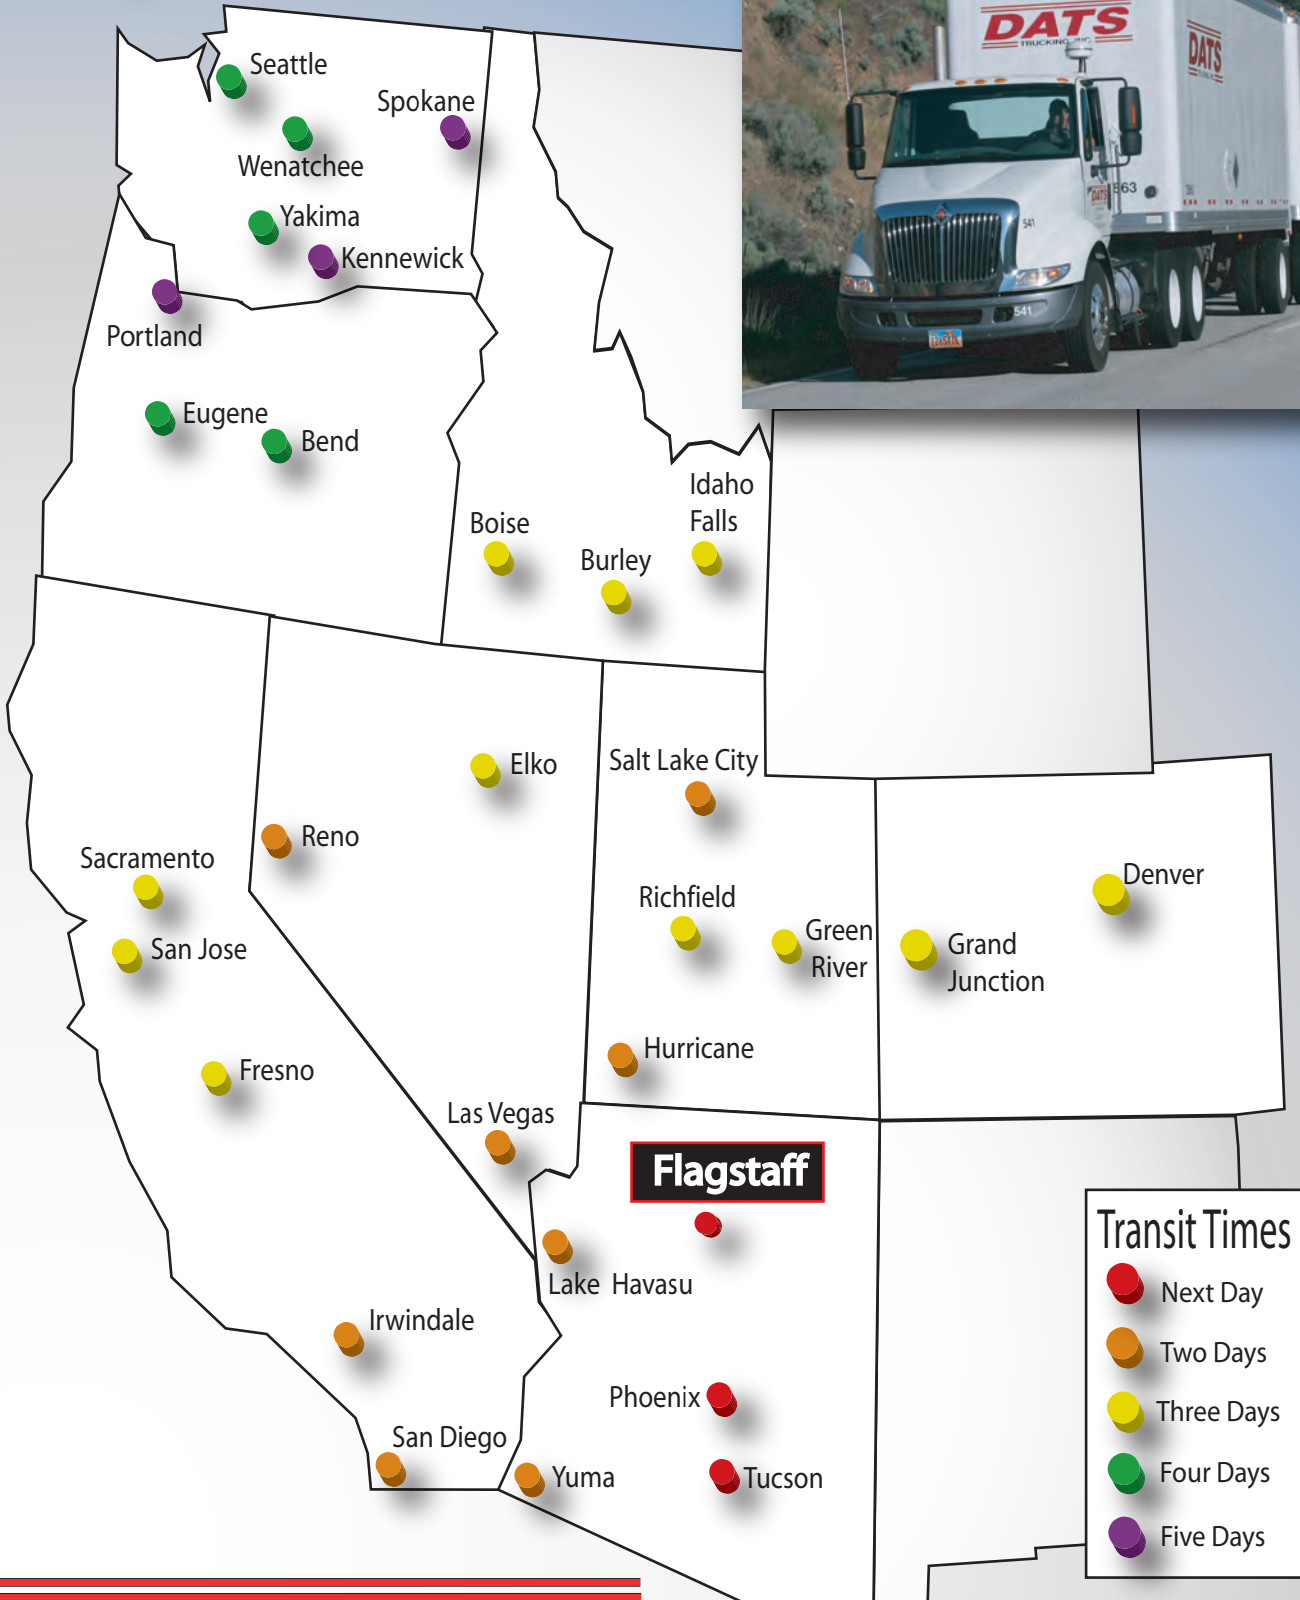

Flagstaff Transit Map

DATS
TRUCKING INC.
 Your Quality Service Carrier

Transit times shown are outbound from Flagstaff, AZ to the named terminal locations effective January 17, 2014. Additional service days may apply to rural areas. For specific inquiries, visit datstrucking.com or contact your local service center.