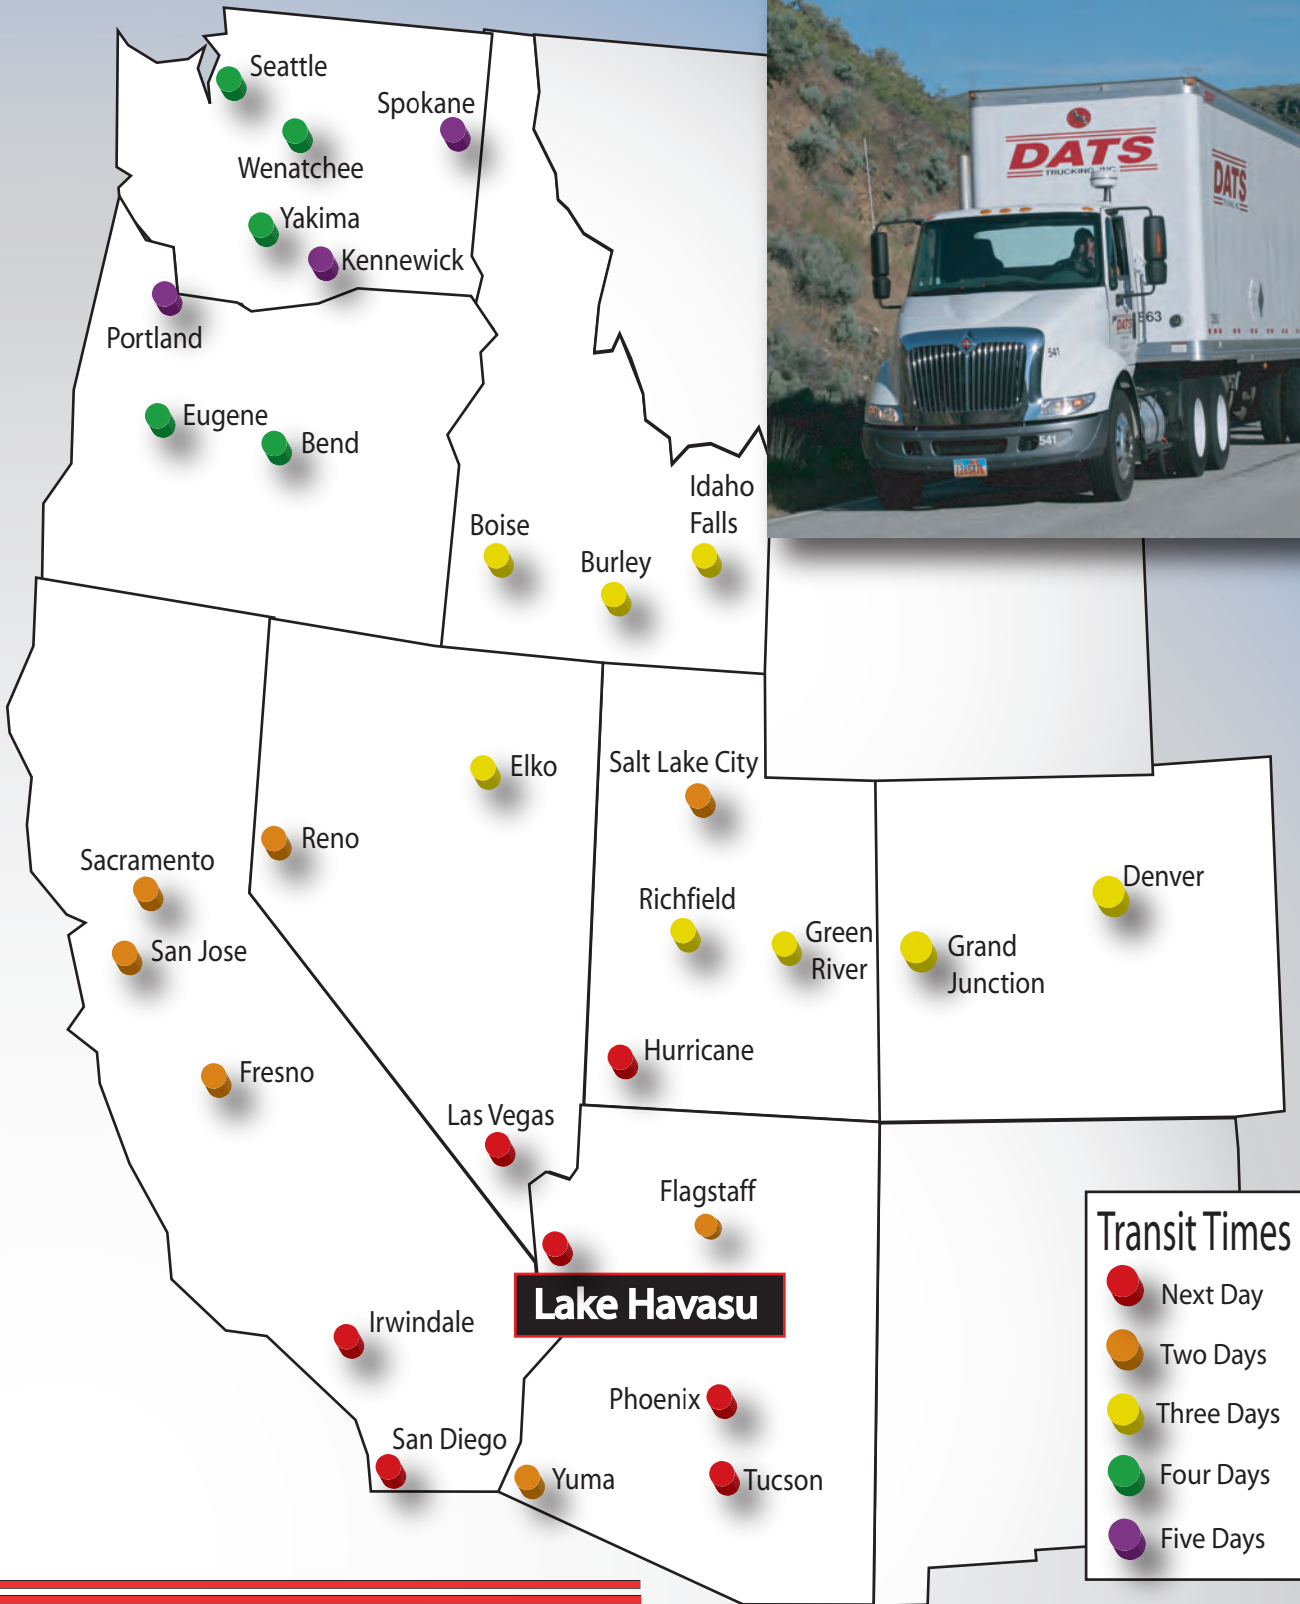

Lake Havasu Transit Map

DATS
TRUCKING INC.
Your Quality Service Carrier

Transit times shown are outbound from Lake Havasu, AZ to the named terminal locations effective January 17, 2014. Additional service days may apply to rural areas. For specific inquiries, visit datstrucking.com or contact your local service center.