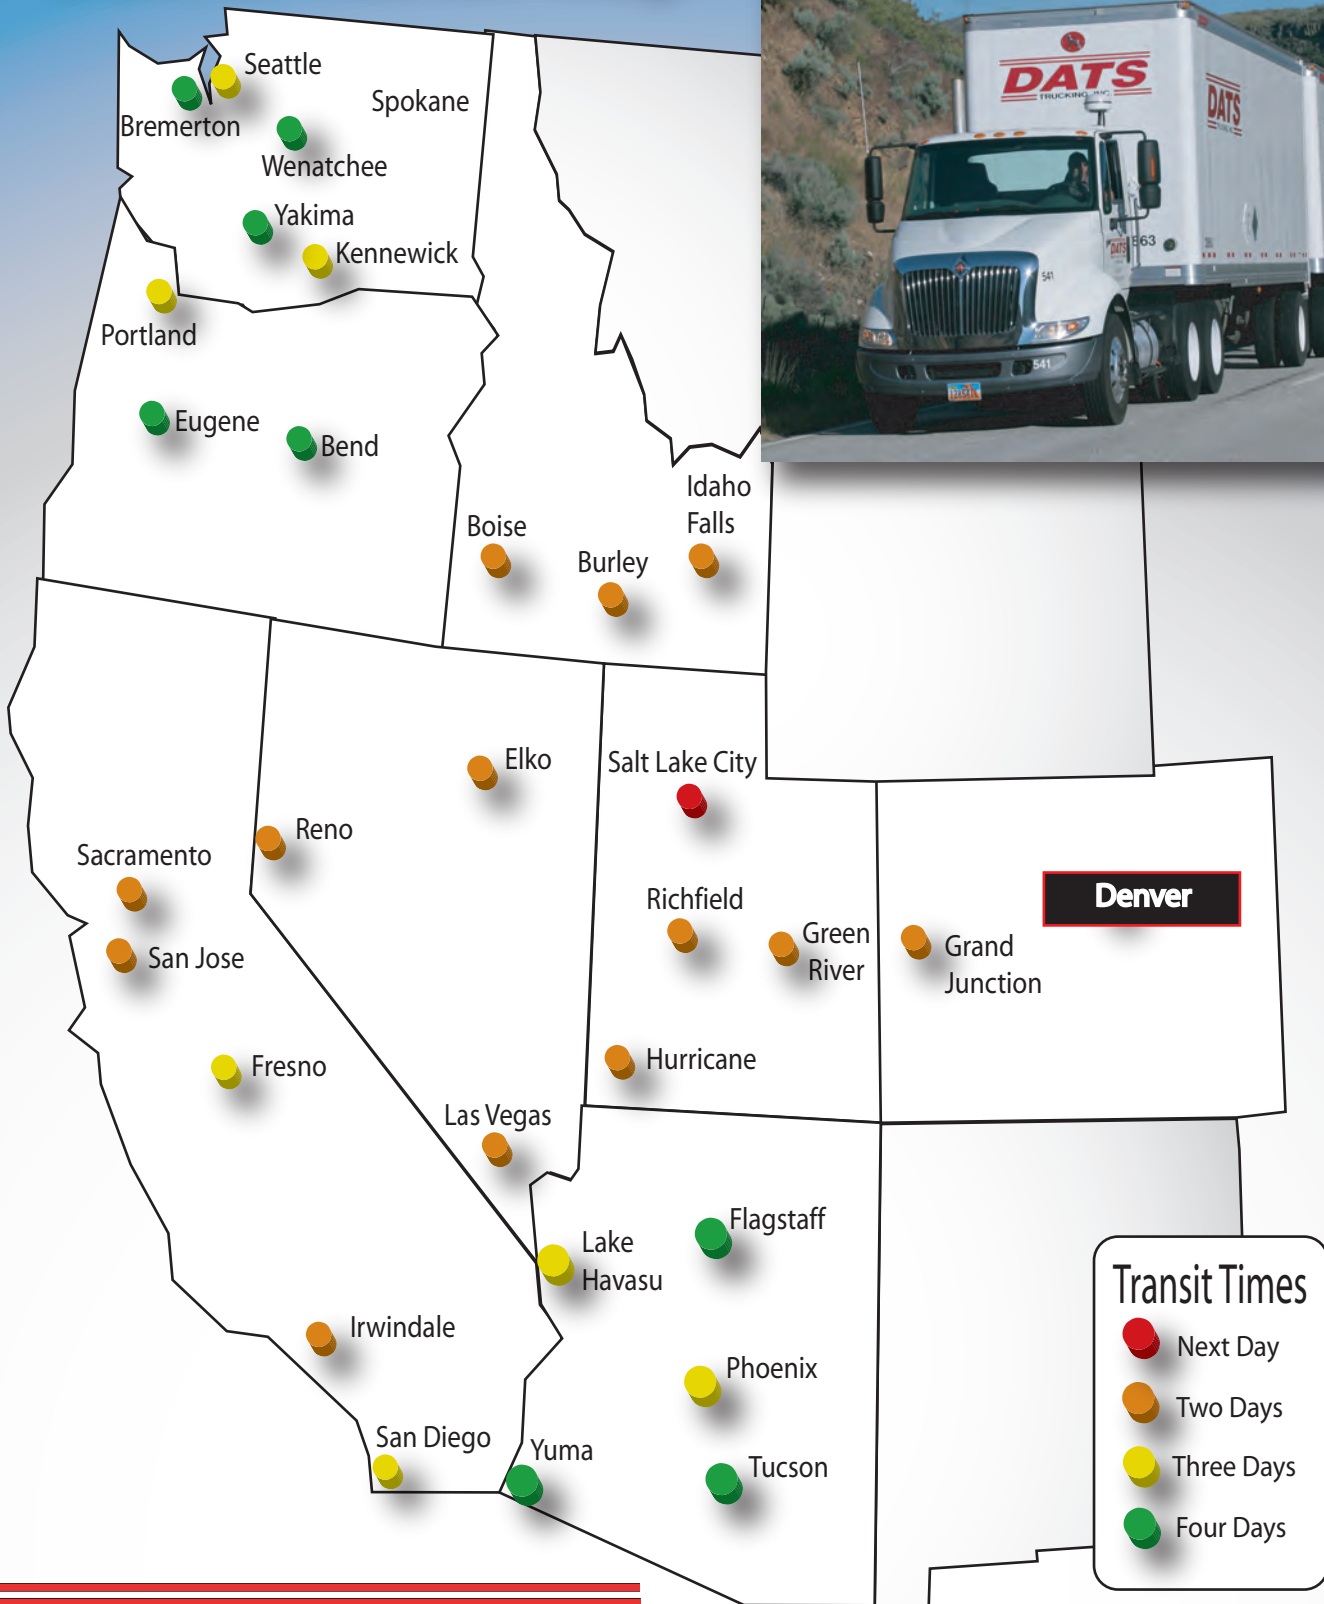

Denver Transit Map

DATS
TRUCKING INC.
 Your Quality Service Carrier

Transit times shown are outbound from Denver to the named terminal locations effective October 29, 2013. Additional service days may apply to rural areas. For specific inquiries, visit datstrucking.com or contact your local service center.