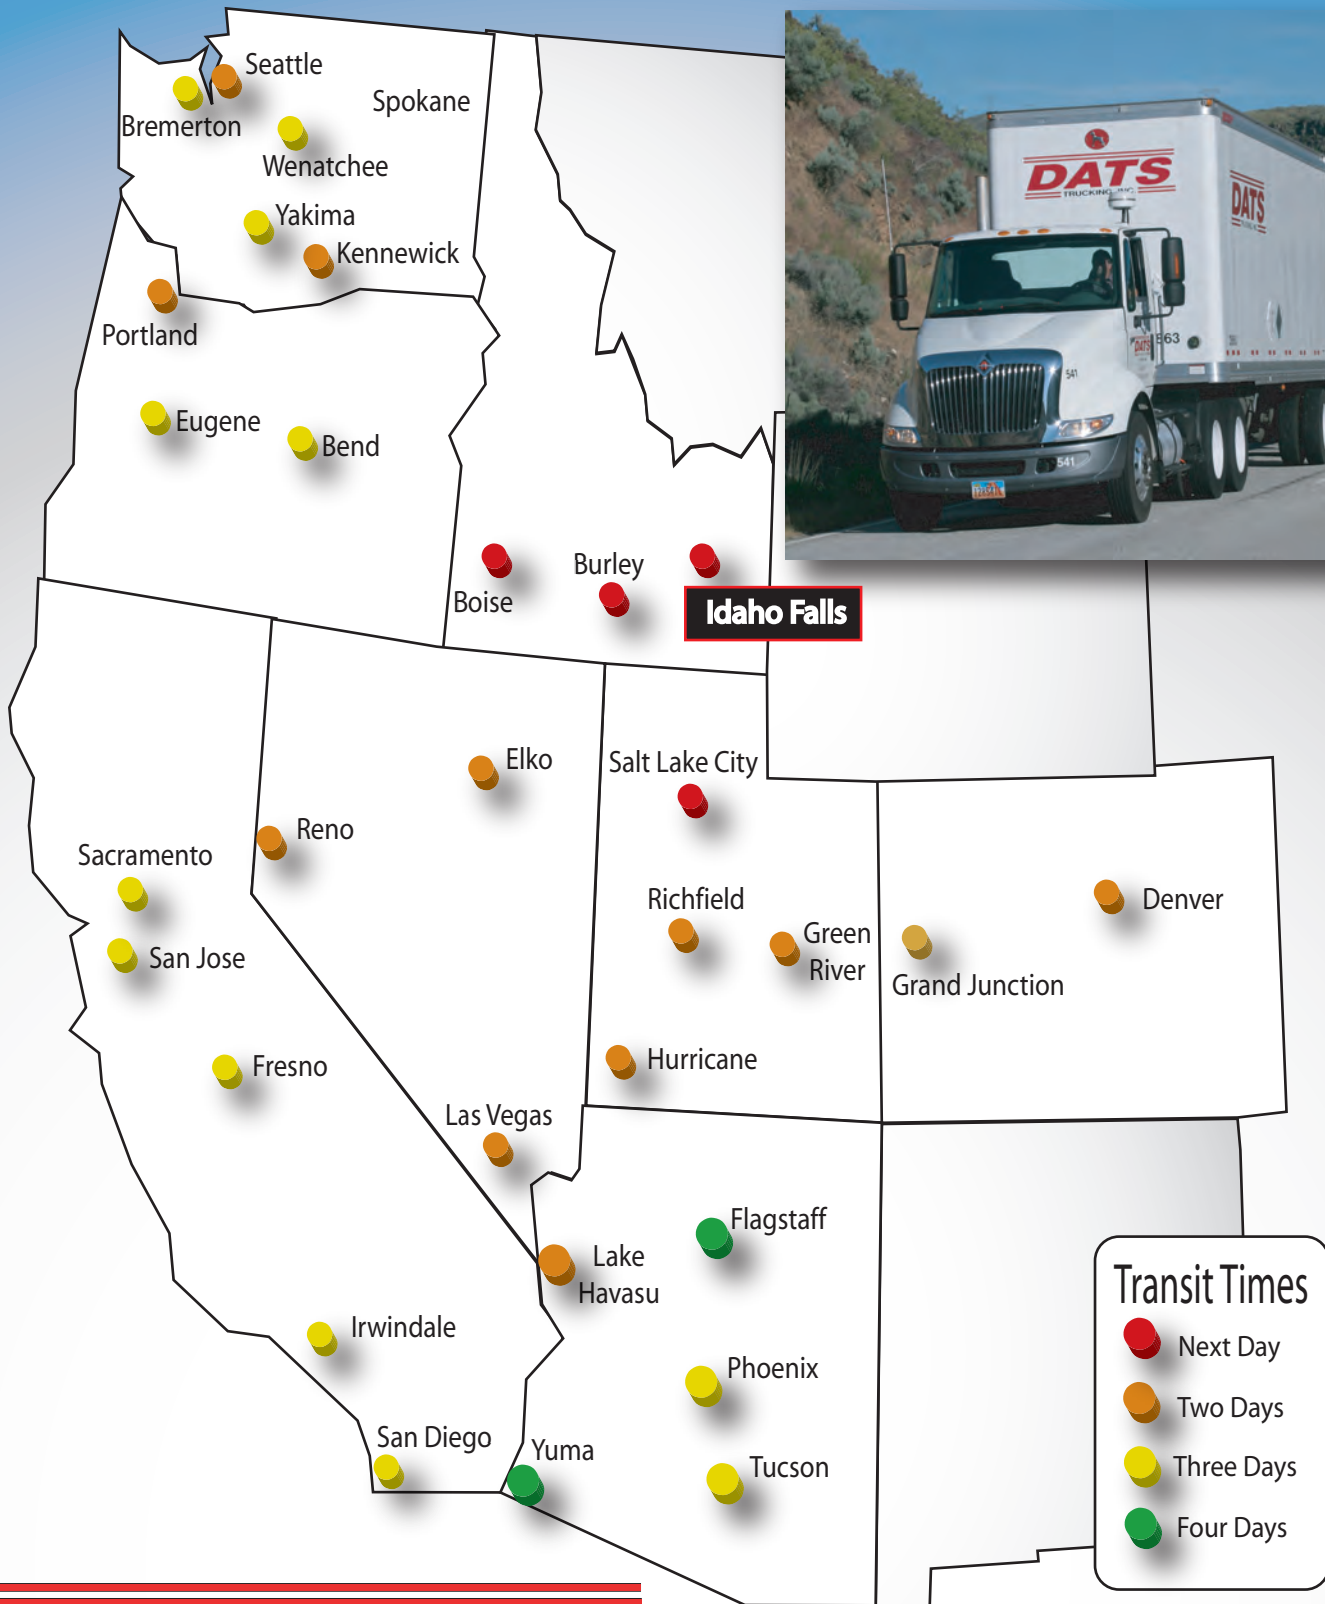

Idaho Falls Transit Map

DATS
TRUCKING INC.
 Your Quality Service Carrier

Transit times shown are outbound from Idaho Falls to the named terminal locations effective January 17, 2014. Additional service days may apply to rural areas. For specific inquiries, visit datstrucking.com or contact your local service center.