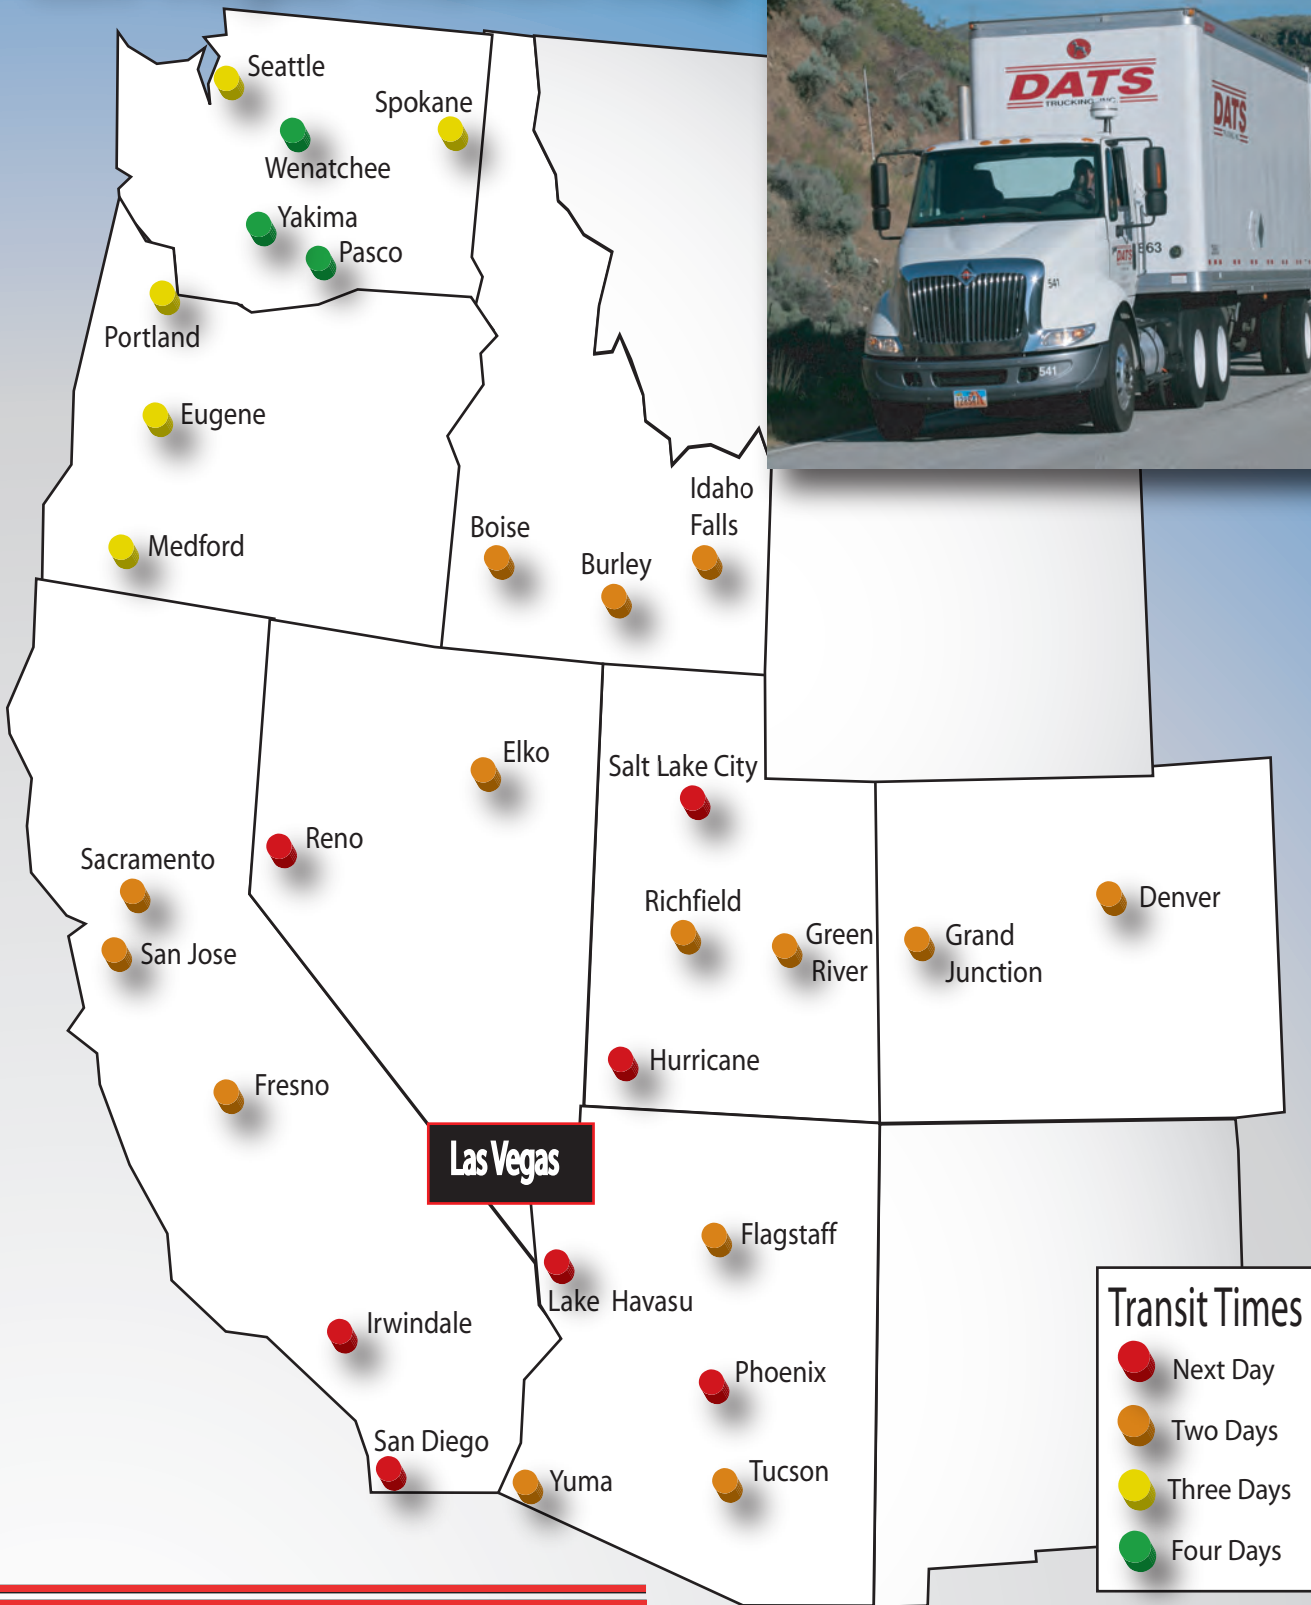

Las Vegas Transit Map

DATS
TRUCKING INC.
 Your Quality Service Carrier

Transit times shown are outbound from Las Vegas, NV to the named terminal locations effective October 29, 2013. Additional service days may apply to rural areas. For specific inquiries, visit datstrucking.com or contact your local service center.