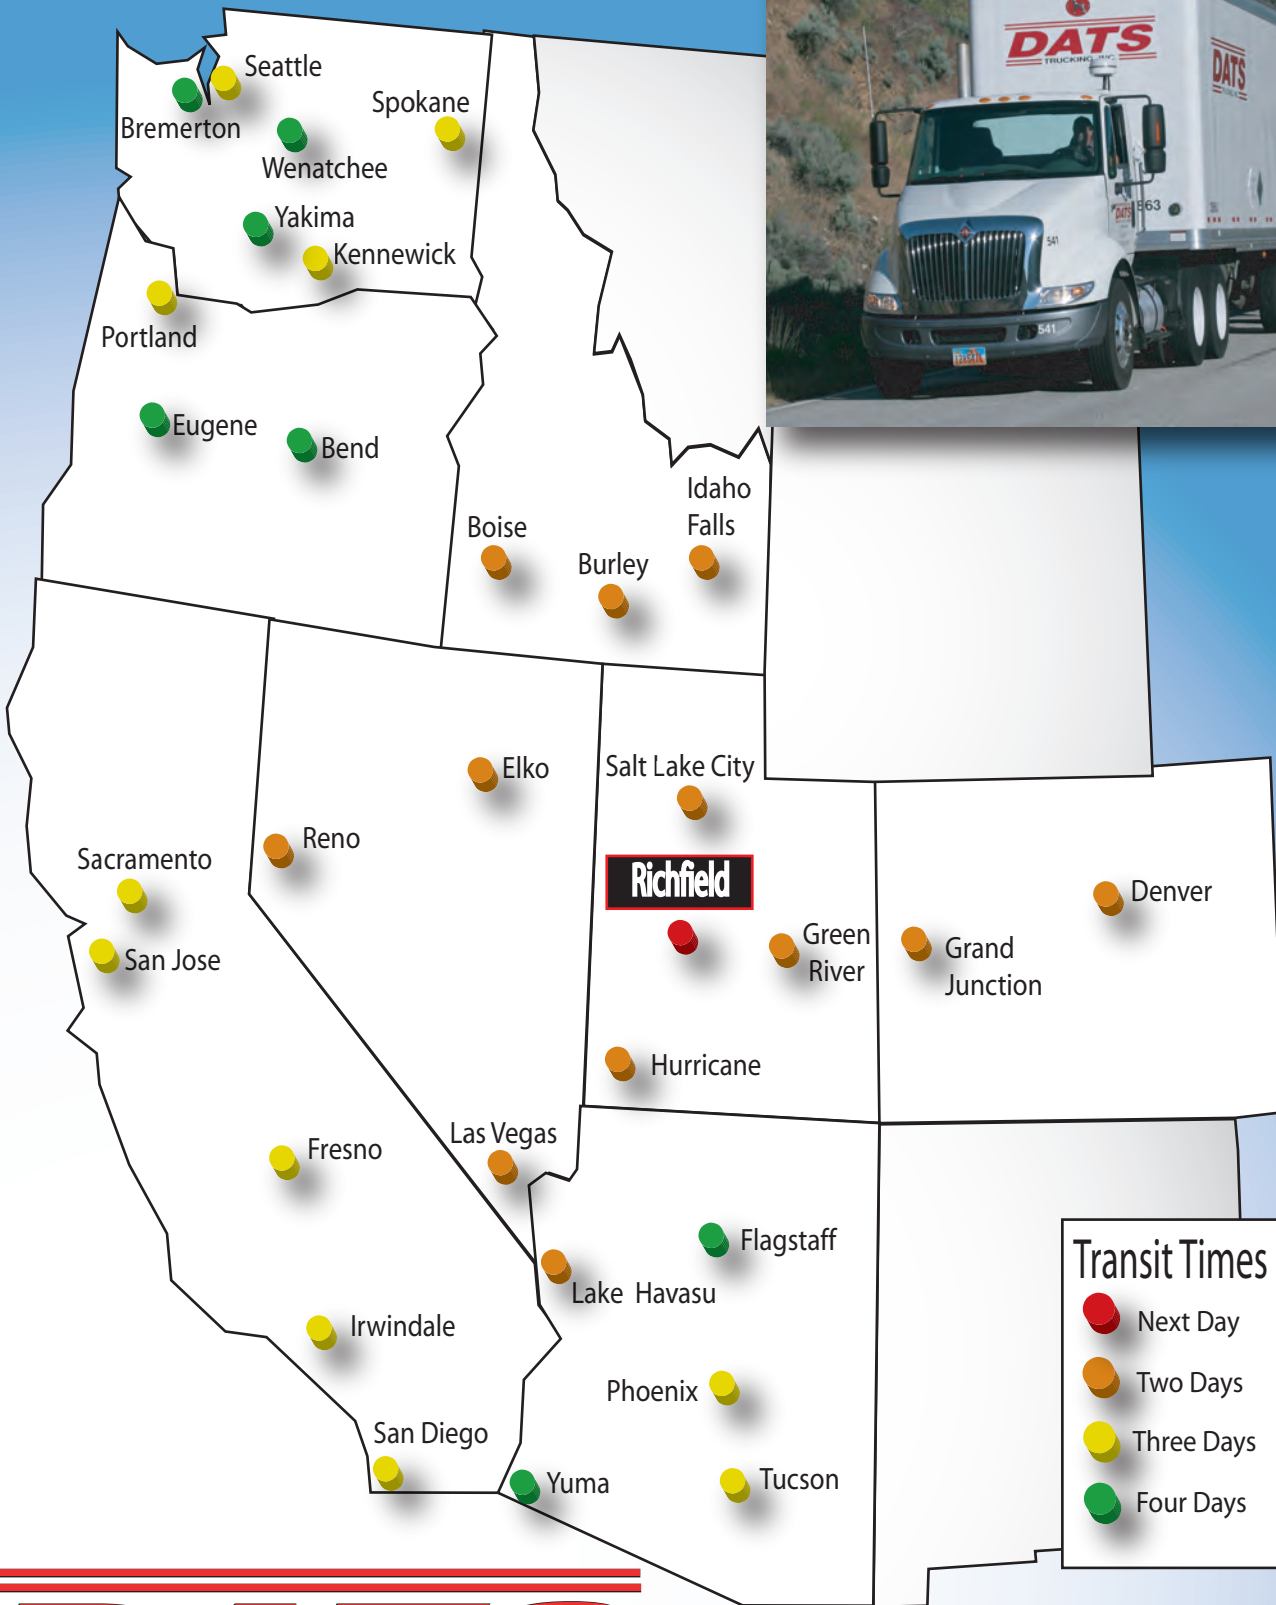

# Richfield Transit Map

**DATS**  
**TRUCKING INC.**  
 Your Quality Service Carrier

Transit times shown are outbound from Richfield, UT to the named terminal locations effective January 17, 2014. Additional service days may apply to rural areas. For specific inquiries, visit [datstrucking.com](http://datstrucking.com) or contact your local service center.